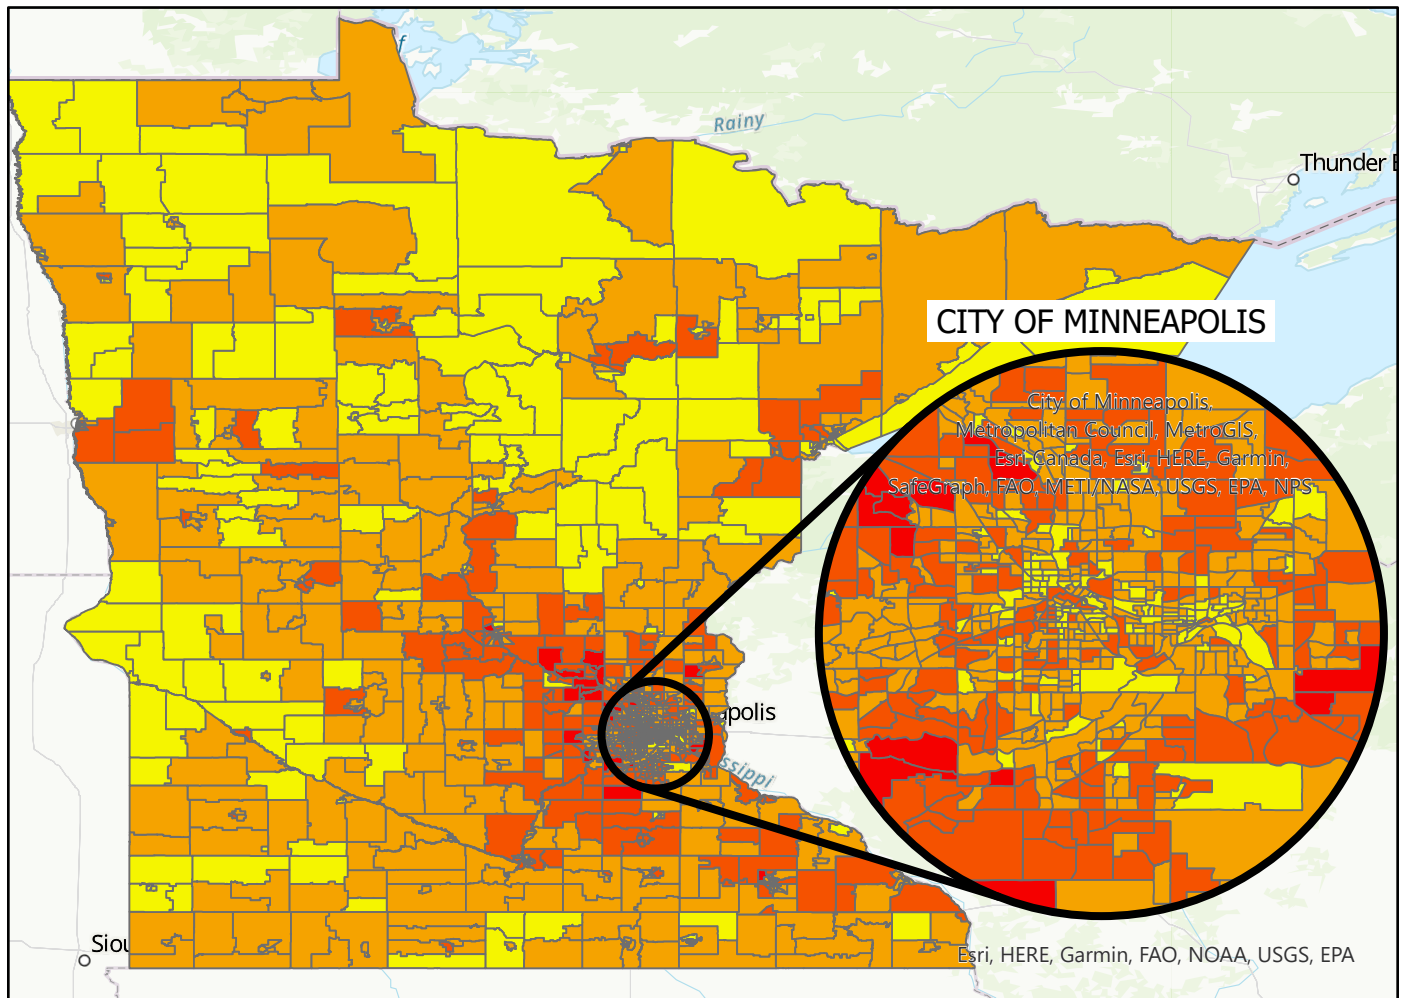

Minnesota Male Full Time Worker Estimates by Tract

Source: 2015-2019 ACS 5-Year Estimates, Table B20005

Map Author: Vishal Bakshi

Full Time Male Workers

The map above shows the estimated number of male full time workers in Minnesota Census Tracts. Census Tracts are relatively permanent statistical geographical units used for the presentation of statistical data.

There is less than a 10% that chance any given geography in this map is misclassified due to sampling error.

For each individual category, there is less than a 20% chance that any given geography is misclassified due to sampling error.

(Source: New York City Department of City Planning, Population Division)